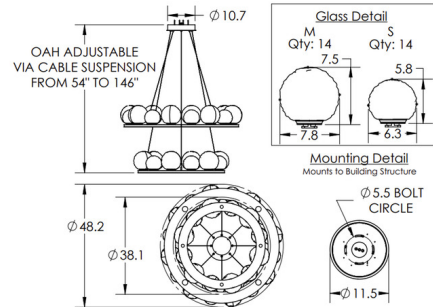

By Hammerton Studio

Description

The Gaia Tier Ring Chandelier brings a modern, organic look to your interior space. The dual ringed frame holds beautifully contoured orbs of hand blown, lead-free Crystal that casts warm shadows of light across your room. Note: Opal White glass is not available in 2700K. Amber with Beige Silver is not available in 2700K. Note: Due to the weight of this fixture, additional ceiling support is required.

Shown in gilded brass / amber

Specifications

COLOR	Amber
BODY FINISH	Gilded Brass
WATTAGE	82.8W
DIMMER	Low Voltage Electronic
DIMENSIONS	48.2"W x 54"H
INTEGRATED LED MODULE	36 x LED/2.3W/120V LED
COUNTRY OF ORIGIN	United States

Technical Information

PRODUCT DIMENSIONS	Min/Max Adjustable Height: 54" - 146"
COLOR RENDERING	93 CRI
LAMP COLOR	3000K
LUMENS/WATT	3,150.87
LUMINOUS FLUX	7247 lumens

CLICK TO VIEW PRODUCT

Notes: