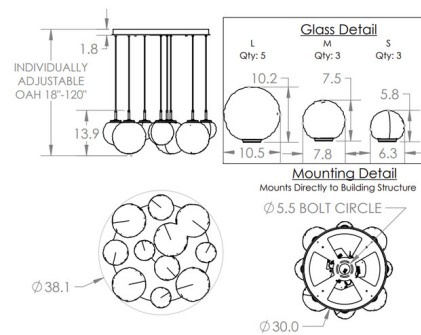

Specifications

COLOR Amber
 BODY FINISH Gilded Brass
 WATTAGE 57W
 DIMMER Low Voltage Electronic
 DIMENSIONS 38.1"W x 13.9"H
 INTEGRATED LED MODULE 11 x LED/5.18W/120V LED
 COUNTRY OF ORIGIN United States

Technical Information

PRODUCT DIMENSIONS Min/Max Adjustable Height: 18" - 120"
 COLOR RENDERING 93 CRI
 LAMP COLOR 3000K
 LUMENS/WATT 892.47
 LUMINOUS FLUX 4623 lumens

Shown in gilded brass / amber

CLICK TO VIEW PRODUCT