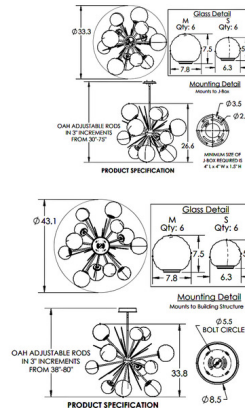

### Specifications

COLOR	Amber
BODY FINISH	Gilded Brass
WATTAGE	21.6W
DIMMER	Low Voltage Electronic
DIMENSIONS	33.3"W x 26.6"H
INTEGRATED LED MODULE	12 x LED/1.8W/120V LED
COUNTRY OF ORIGIN	United States

### Technical Information

PRODUCT DIMENSIONS	Min/Max Adjustable Height: 30" - 75"
COLOR RENDERING	93 CRI
LAMP COLOR	3000K
LUMENS/WATT	1,070.56
LUMINOUS FLUX	1927 lumens

Shown in gilded brass / amber

CLICK TO VIEW PRODUCT