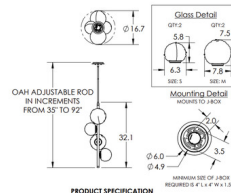

Specifications

COLOR	Smoke
BODY FINISH	Matte Black
WATTAGE	18W
DIMMER	Low Voltage Electronic
DIMENSIONS	16.7"W x 32.1"H
INTEGRATED LED MODULE	4 x LED/4.5W/120V LED
COUNTRY OF ORIGIN	United States

Technical Information

PRODUCT DIMENSIONS	Min/Max Adjustable Height: 35" - 92"
COLOR RENDERING	93 CRI
LAMP COLOR	3000K
LUMENS/WATT	373.56
LUMINOUS FLUX	1681 lumens

Shown in matte black / smoke

CLICK TO VIEW PRODUCT

Notes: