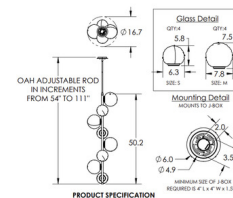

### Specifications

COLOR	Smoke
BODY FINISH	Matte Black
WATTAGE	18W
DIMMER	Low Voltage Electronic
DIMENSIONS	16.7"W x 32.1"H
INTEGRATED LED MODULE	4 x LED/4.5W/120V LED
COUNTRY OF ORIGIN	United States

### Technical Information

PRODUCT DIMENSIONS	Min/Max Adjustable Height: 35" - 92"
COLOR RENDERING	93 CRI
LAMP COLOR	3000K
LUMENS/WATT	373.56
LUMINOUS FLUX	1681 lumens

Shown in matte black / smoke

CLICK TO VIEW PRODUCT