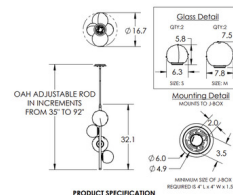

### Specifications

COLOR	Smoke
BODY FINISH	Matte Black
WATTAGE	18W
DIMMER	Low Voltage Electronic
DIMENSIONS	16.7"W x 32.1"H
INTEGRATED LED MODULE	4 x LED/4.5W/120V LED
COUNTRY OF ORIGIN	United States

### Technical Information

PRODUCT DIMENSIONS	Min/Max Adjustable Height: 35" - 92"
COLOR RENDERING	93 CRI
LAMP COLOR	3000K
LUMENS/WATT	373.56
LUMINOUS FLUX	1681 lumens

Shown in matte black / smoke

CLICK TO VIEW PRODUCT