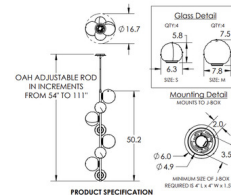

Specifications

COLOR	Smoke
BODY FINISH	Matte Black
WATTAGE	18W
DIMMER	Low Voltage Electronic
DIMENSIONS	16.7"W x 32.1"H
INTEGRATED LED MODULE	4 x LED/4.5W/120V LED
COUNTRY OF ORIGIN	United States

Technical Information

PRODUCT DIMENSIONS	Min/Max Adjustable Height: 35" - 92"
COLOR RENDERING	93 CRI
LAMP COLOR	3000K
LUMENS/WATT	373.56
LUMINOUS FLUX	1681 lumens

Shown in matte black / smoke

CLICK TO VIEW PRODUCT

Notes: