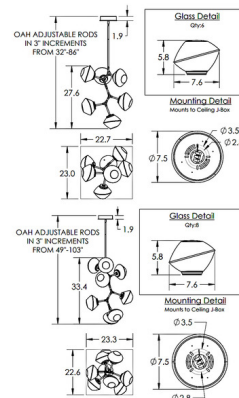

### Description

The Mesa Modern Vine Chandelier is inspired by the rugged beauty of Southwestern landscapes. The clean, organic frame holds artisan handcrafted molten glass, on each end, that casts warm shadows across your room. Overall height is field adjustable in 3 inch increments. Note: No Amber with Beige Silver in 3000K for 27.6 inch height and no Amber with beige Silver in 2700K for 33.4 inch height.

### Specifications

COLOR	Mesa Clear
BODY FINISH	Beige Silver
WATTAGE	16W
DIMMER	Low Voltage Electronic
DIMENSIONS	22.7"W x 27.6"H x 23"D
INTEGRATED LED MODULE	6 x LED/2.66W/120V LED
COUNTRY OF ORIGIN	United States

### Technical Information

PRODUCT DIMENSIONS	Min/Max Adjustable Height: 32" - 86"
COLOR RENDERING	93 CRI
LAMP COLOR	3000K
LUMENS/WATT	525.94
LUMINOUS FLUX	1399 lumens

CLICK TO VIEW PRODUCT

Notes: