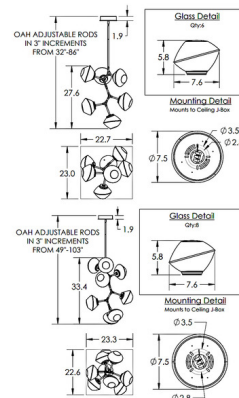

By Hammerton Studio

Description

The Mesa Modern Vine Chandelier is inspired by the rugged beauty of Southwestern landscapes. The clean, organic frame holds artisan handcrafted molten glass, on each end, that casts warm shadows across your room. Overall height is field adjustable in 3 inch increments. Note: No Amber with Beige Silver in 3000K for 27.6 inch height and no Amber with beige Silver in 2700K for 33.4 inch height.

Shown in beige silver / mesa clear

Specifications

COLOR	Mesa Clear
BODY FINISH	Beige Silver
WATTAGE	16W
DIMMER	Low Voltage Electronic
DIMENSIONS	22.7"W x 27.6"H x 23"D
INTEGRATED LED MODULE	6 x LED/2.66W/120V LED
COUNTRY OF ORIGIN	United States

Technical Information

PRODUCT DIMENSIONS	Min/Max Adjustable Height: 32" - 86"
COLOR RENDERING	93 CRI
LAMP COLOR	3000K
LUMENS/WATT	525.94
LUMINOUS FLUX	1399 lumens

CLICK TO VIEW PRODUCT

Notes: