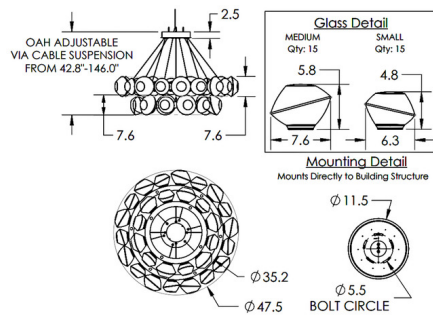

CLICK TO VIEW PRODUCT

Notes: