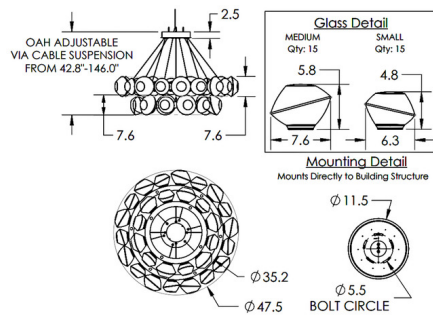

### Specifications

COLOR	Mesa Amber
BODY FINISH	Gilded Brass
WATTAGE	3520W
DIMMER	Low Voltage Electronic
DIMENSIONS	47.5"W x 42.8"H
INTEGRATED LED MODULE	40 x LED/88W/120V LED
COUNTRY OF ORIGIN	United States

### Technical Information

PRODUCT DIMENSIONS	Min/Max Adjustable Height: 42.8" - 146"
COLOR RENDERING	93 CRI
LAMP COLOR	3000K
LUMENS/WATT	88.69
LUMINOUS FLUX	7805 lumens

Shown in gilded brass / mesa amber