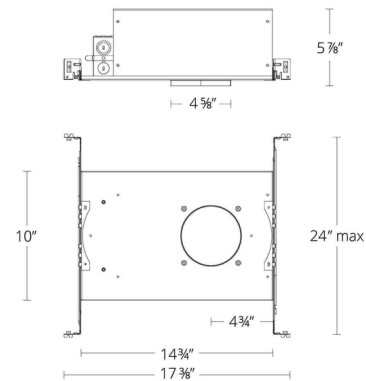

Shown in galvanized steel