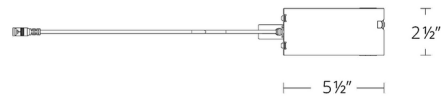

Description

The FQ 4 Inch Round / Square 25 Watt Non IC Remodel Housing is designed for use with trimmed downlights, adjustable downlights and wall wash trims. Driver concealed within the fixture. Ceiling cutout: 4.75 inch. Accommodates 0.5 to 1 inch ceiling thickness. TRIAC and ELV dimming at 120V; 0-10V dimming at 277V.

Shown in galvanized steel

Specifications

COLOR	N/A
BODY FINISH	Galvanized Steel
WATTAGE	25W
DIMMER	Low Voltage Electronic
DIMENSIONS	5.5"W x 2"H x 2.5"D
INTEGRATED LED MODULE	1 x LED/25W/120-277V LED

CLICK TO VIEW PRODUCT