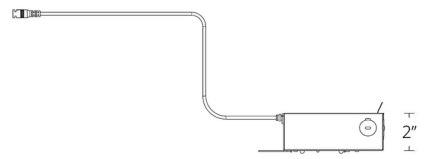

Lightology

lightology.com
866-954-4489
06-15-26

Project: _____

Company: _____

Location: _____ Fixture Type: _____

SPEC #: **WAC1372553**

Approved On: _____ Approved By: _____

FQ 4 inch Round/Square 25W Trimmed Non IC Remodel Housing By WAC Lighting

Description

The FQ 4 Inch Round / Square 25 Watt Non IC Remodel Housing is designed for use with trimmed downlights, adjustable downlights and wall wash trims. Driver concealed within the fixture. Ceiling cutout: 4.75 inch. Accommodates 0.5 to 1 inch ceiling thickness. TRIAC and ELV dimming at 120V; 0-10V dimming at 277V.

Shown in galvanized steel

Specifications

COLOR	N/A
BODY FINISH	Galvanized Steel
WATTAGE	25W
DIMMER	Low Voltage Electronic
DIMENSIONS	5.5"W x 2"H x 2.5"D
INTEGRATED LED MODULE	1 x LED/25W/120-277V LED

CLICK TO VIEW PRODUCT