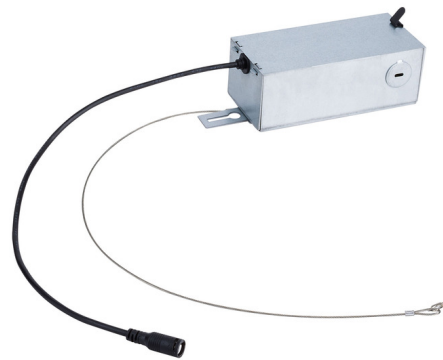

Lightology

lightology.com
866-954-4489
06-15-26

Project: _____

Company: _____

Location: _____ Fixture Type: _____

SPEC #: **WAC1372553**

Approved On: _____ Approved By: _____

FQ 4 inch Round/Square 25W Trimmed Non IC Remodel Housing By WAC Lighting

Description

The FQ 4 Inch Round / Square 25 Watt Non IC Remodel Housing is designed for use with trimmed downlights, adjustable downlights and wall wash trims. Driver concealed within the fixture. Ceiling cutout: 4.75 inch. Accommodates 0.5 to 1 inch ceiling thickness. TRIAC and ELV dimming at 120V; 0-10V dimming at 277V.

Shown in galvanized steel

Specifications

COLOR	N/A
BODY FINISH	Galvanized Steel
WATTAGE	25W
DIMMER	Low Voltage Electronic
DIMENSIONS	5.5"W x 2"H x 2.5"D
INTEGRATED LED MODULE	1 x LED/25W/120-277V LED

CLICK TO VIEW PRODUCT