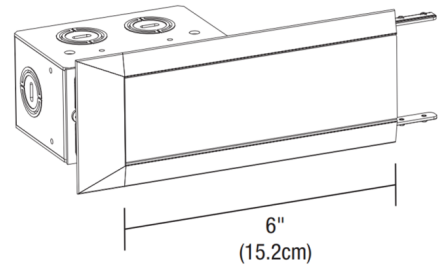

By PureEdge Lighting

Description

The Truline Trim 1.6A End Feed Power Channel Connector allows 24VDC power to be fed from either end of the channel and two LED strips (not included). May be installed flat or on the side of the channel. Includes lens, channel joiners, junction box, adjustable mounting bars, and channel power connectors. Color Temperature Options: All Other: Static White, Warm Dim, Mono Color, RGB-Red/Blue/Green, Tunable White
RGBW: Red/Blue/Green + White
TruColor
RGBTW: RGB-Red/Blue/Green + Tunable White

Shown in white

Specifications

COLOR	N/A
BODY FINISH	White
WATTAGE	N/A
DIMMER	N/A
DIMENSIONS	6"L
BULB	N/A

CLICK TO VIEW PRODUCT

Notes: