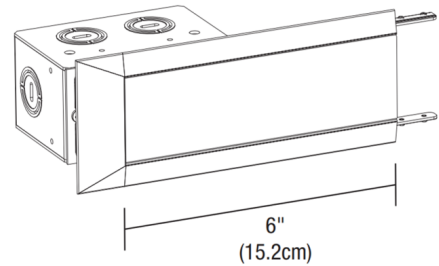

By PureEdge Lighting

Description

The Truline Trim 1.6A End Feed Power Channel Connector allows 24VDC power to be fed from either end of the channel and two LED strips (not included). May be installed flat or on the side of the channel. Includes lens, channel joiners, junction box, adjustable mounting bars, and channel power connectors. Color Temperature Options: All Other: Static White, Warm Dim, Mono Color, RGB-Red/Blue/Green, Tunable White
 RGBW: Red/Blue/Green + White
 TruColor
 RGBTW: RGB-Red/Blue/Green + Tunable White

Shown in white

Specifications

COLOR	N/A
BODY FINISH	White
WATTAGE	N/A
DIMMER	N/A
DIMENSIONS	6"L
BULB	N/A

CLICK TO VIEW PRODUCT

Notes: