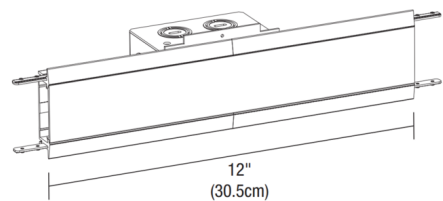

Specifications

COLOR	N/A
BODY FINISH	White
WATTAGE	N/A
DIMMER	N/A
DIMENSIONS	12"L
BULB	N/A

CLICK TO VIEW PRODUCT

Notes: