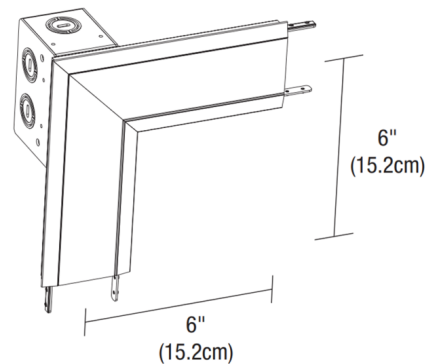

By PureEdge Lighting

Description

The Truline Trim 1.6A L-Picture Frame Power Channel Connector allows 24VDC power to be fed from corners for 90 turns (with power) in Picture Frame Installations and two LED strips (not included) bend on the side within the connector to create continuous illumination on a wall or ceiling. LED strip is installed on the side of the channel. Includes lens, channel joiners, junction box, adjustable mounting bars, and channel power connectors. Color Temperature Options: All Other: Static White, Warm Dim, Mono Color, RGB-Red/Blue/Green, Tunable White RGBW: Red/Blue/Green + White TruColor RGBTW: RGB-Red/Blue/Green + Tunable White

Specifications

COLOR	N/A
BODY FINISH	White
WATTAGE	N/A
DIMMER	N/A
DIMENSIONS	6"W x 6"H
BULB	N/A

Shown in white

CLICK TO VIEW PRODUCT

Notes: