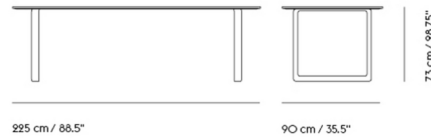

By Muuto

Description

The 70/70 Dining Table brings modern expression into your space with its simple expression and subtle details. It is ideal for the dining area, home office, workplace or hospitality area.

Shown in gray / grey linoleum

Specifications

COLOR	Grey Linoleum
BODY FINISH	Gray
WATTAGE	N/A
DIMMER	N/A
DIMENSIONS	88.5"W x 28.75"H x 35.5"D
BULB	N/A
COUNTRY OF ORIGIN	Denmark

CLICK TO VIEW PRODUCT

Notes: