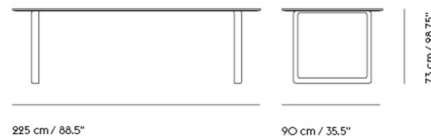

By Muuto

Description

The 70/70 Dining Table brings modern expression into your space with its simple expression and subtle details. It is ideal for the dining area, home office, workplace or hospitality area.

Shown in gray / grey linoleum

Specifications

COLOR Grey Linoleum
BODY FINISH Gray
WATTAGE N/A
DIMMER N/A
DIMENSIONS 88.5"W x 28.75"H x 35.5"D
BULB N/A
COUNTRY OF ORIGIN Denmark

CLICK TO VIEW PRODUCT

Notes: