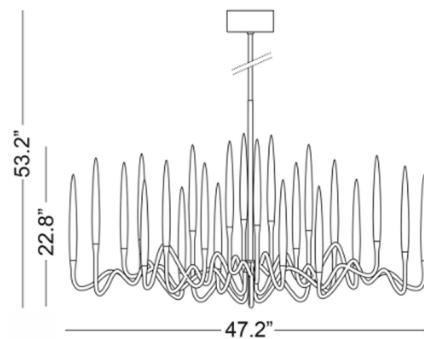

CLICK TO VIEW PRODUCT

Notes: