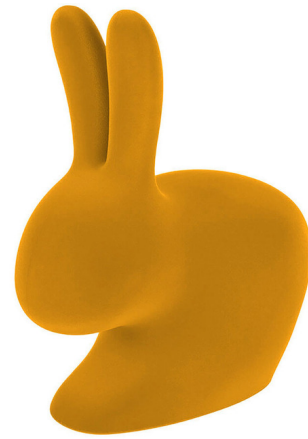

Lightology

lightology.com
866-954-4489
04-13-26

Project: _____

Company: _____

Location: _____ Fixture Type: _____

SPEC #: **QEE1372585**

Approved On: _____ Approved By: _____

Rabbit Velvet Chair - Overstock

By Qeeboo

Description

The Rabbit Velvet Chair has immediately become a pop icon, a symbol of love and fertility, which brings good luck and good wishes. The silhouette of this chair, where the rabbit's ears become the backrest, adds a playful contemporary edge to your home. Rabbit can be used to sit leaning against the ears of the rabbit or on the opposite side, riding it and resting the forearms on his ears.

Shown in dark gold

Specifications

COLOR	N/A
BODY FINISH	Dark Gold
WATTAGE	N/A
DIMMER	N/A
DIMENSIONS	27.09"L x 15.55"W x 31.5"H
BULB	N/A

CLICK TO VIEW PRODUCT

Notes: