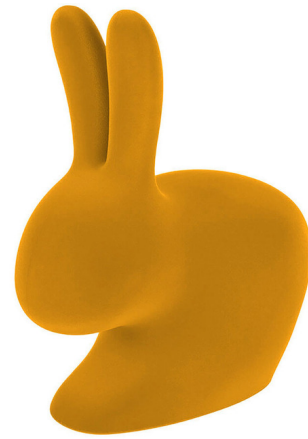

Lightology

lightology.com
866-954-4489
06-04-26

Project: _____

Company: _____

Location: _____ Fixture Type: _____

SPEC #: **QEE1372585**

Approved On: _____ Approved By: _____

Rabbit Velvet Chair - Overstock

By Qeeboo

Description

The Rabbit Velvet Chair has immediately become a pop icon, a symbol of love and fertility, which brings good luck and good wishes. The silhouette of this chair, where the rabbit's ears become the backrest, adds a playful contemporary edge to your home. Rabbit can be used to sit leaning against the ears of the rabbit or on the opposite side, riding it and resting the forearms on his ears.

Shown in dark gold

Specifications

COLOR	N/A
BODY FINISH	Dark Gold
WATTAGE	N/A
DIMMER	N/A
DIMENSIONS	27.09"L x 15.55"W x 31.5"H
BULB	N/A

CLICK TO VIEW PRODUCT

Notes: