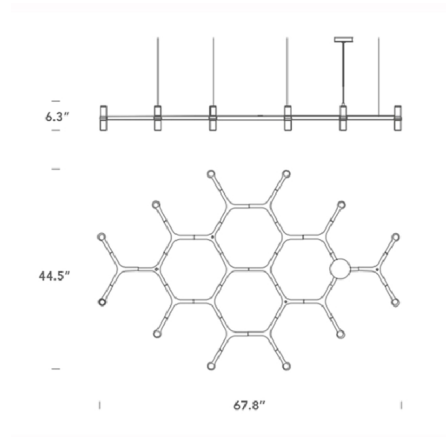

Description

Crown Plana Mega Pendant is a modular structure featuring twelve Sandblasted glass diffusers with a black finish. Optional G9 LED kit sold separately.

Shown in black / sandblasted glass

Specifications

COLOR	Sandblasted Glass
BODY FINISH	Black
WATTAGE	300W
DIMMER	Standard 120V
DIMENSIONS	67.8"W x 6.3"H x 44.5"D
BULB INCLUDED	12 x JCD/G9/25W/120V Halogen
COUNTRY OF ORIGIN	Italy

CLICK TO VIEW PRODUCT

Notes: