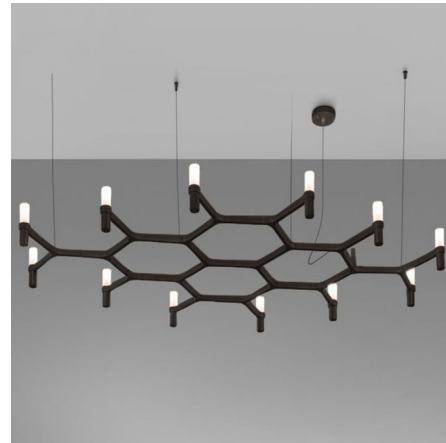

Lightology

lightology.com
866-954-4489
04-21-26

Project: _____

Company: _____

Location: _____ Fixture Type: _____

SPEC #: **NIL1372590**

Approved On: _____ Approved By: _____

Crown Plana Mega Pendant - Overstock By Nemo

Description

Crown Plana Mega Pendant is a modular structure featuring twelve Sandblasted glass diffusers with a black finish. Optional G9 LED kit sold separately.

Shown in black / sandblasted glass

Specifications

COLOR	Sandblasted Glass
BODY FINISH	Black
WATTAGE	300W
DIMMER	Standard 120V
DIMENSIONS	67.8"W x 6.3"H x 44.5"D
BULB INCLUDED	12 x JCD/G9/25W/120V Halogen
COUNTRY OF ORIGIN	Italy

CLICK TO VIEW PRODUCT

Notes: