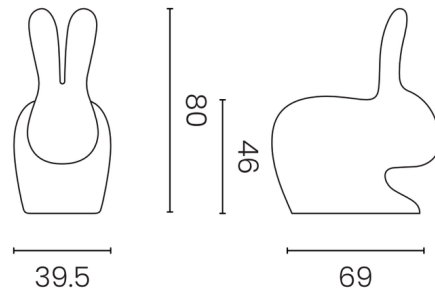

By Qeeboo

Description

The Rabbit Chair has immediately become a pop icon, a symbol of love and fertility, which brings good luck and good wishes. The silhouette of this chair, where the rabbit's ears become the backrest, adds a playful contemporary edge to your home. Designed in a dual variant, for adults and children, Rabbit is can be used to sit leaning against the ears of the rabbit or on the opposite side, riding it and resting the forearms on his ears. Suitable for both indoor and outdoor environments.

Shown in dove gray

Specifications

| | |
|-------------|----------------------------|
| COLOR | N/A |
| BODY FINISH | Dove Gray |
| WATTAGE | N/A |
| DIMMER | N/A |
| DIMENSIONS | 27.09"W x 31.5"H x 15.55"D |
| BULB | N/A |