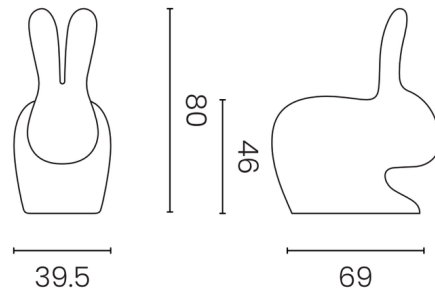

By Qeeboo

Description

The Rabbit Chair has immediately become a pop icon, a symbol of love and fertility, which brings good luck and good wishes. The silhouette of this chair, where the rabbit's ears become the backrest, adds a playful contemporary edge to your home. Designed in a dual variant, for adults and children, Rabbit is can be used to sit leaning against the ears of the rabbit or on the opposite side, riding it and resting the forearms on his ears. Suitable for both indoor and outdoor environments.

Shown in dove gray

Specifications

COLOR	N/A
BODY FINISH	Dove Gray
WATTAGE	N/A
DIMMER	N/A
DIMENSIONS	27.09"W x 31.5"H x 15.55"D
BULB	N/A

CLICK TO VIEW PRODUCT

Notes: