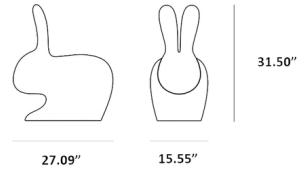

By Qeeboo

Description

The Rabbit Chair has immediately become a pop icon, a symbol of love and fertility, which brings good luck and good wishes. The silhouette of this chair, where the rabbit's ears become the backrest, adds a playful contemporary edge to your home. Designed in a dual variant, for adults and children, Rabbit is can be used to sit leaning against the ears of the rabbit or on the opposite side, riding it and resting the forearms on his ears. Suitable for both indoor and outdoor environments.

Shown in gray

Rabbit Baby

Rabbit Adult

Specifications

COLOR	N/A
BODY FINISH	Gray
WATTAGE	N/A
DIMMER	N/A
DIMENSIONS	27.09"W x 31.5"H x 15.55"D
BULB	N/A

CLICK TO VIEW PRODUCT

Notes: