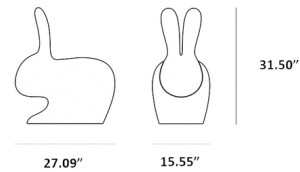

Description

The Rabbit Chair has immediately become a pop icon, a symbol of love and fertility, which brings good luck and good wishes. The silhouette of this chair, where the rabbit's ears become the backrest, adds a playful contemporary edge to your home. Designed in a dual variant, for adults and children, Rabbit is can be used to sit leaning against the ears of the rabbit or on the opposite side, riding it and resting the forearms on his ears. Suitable for both indoor and outdoor environments.

Shown in gray

Rabbit Baby

Rabbit Adult

Specifications

COLOR	N/A
BODY FINISH	Gray
WATTAGE	N/A
DIMMER	N/A
DIMENSIONS	27.09"W x 31.5"H x 15.55"D
BULB	N/A

CLICK TO VIEW PRODUCT

Notes: