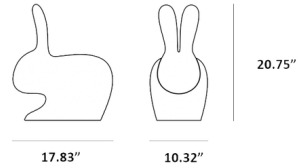

By Qeeboo

Description

The Rabbit Chair has immediately become a pop icon, a symbol of love and fertility, which brings good luck and good wishes. The silhouette of this chair, where the rabbit's ears become the backrest, adds a playful contemporary edge to your home. Designed in a dual variant, for adults and children, Rabbit is can be used to sit leaning against the ears of the rabbit or on the opposite side, riding it and resting the forearms on his ears. Suitable for both indoor and outdoor environments.

Shown in gray

Rabbit Baby

Rabbit Adult

Specifications

COLOR	N/A
BODY FINISH	Gray
WATTAGE	N/A
DIMMER	N/A
DIMENSIONS	27.09"W x 31.5"H x 15.55"D
BULB	N/A

CLICK TO VIEW PRODUCT

Notes: