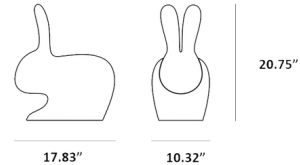

Description

The Rabbit Chair has immediately become a pop icon, a symbol of love and fertility, which brings good luck and good wishes. The silhouette of this chair, where the rabbit's ears become the backrest, adds a playful contemporary edge to your home. Designed in a dual variant, for adults and children, Rabbit is can be used to sit leaning against the ears of the rabbit or on the opposite side, riding it and resting the forearms on his ears. Suitable for both indoor and outdoor environments.

Shown in gray

Rabbit Baby

Rabbit Adult

Specifications

COLOR	N/A
BODY FINISH	Gray
WATTAGE	N/A
DIMMER	N/A
DIMENSIONS	27.09"W x 31.5"H x 15.55"D
BULB	N/A

CLICK TO VIEW PRODUCT

Notes: