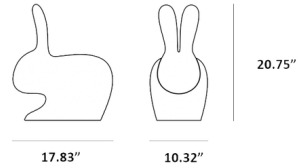

By Qeeboo

Description

The Rabbit Chair has immediately become a pop icon, a symbol of love and fertility, which brings good luck and good wishes. The silhouette of this chair, where the rabbit's ears become the backrest, adds a playful contemporary edge to your home. Designed in a dual variant, for adults and children, Rabbit is can be used to sit leaning against the ears of the rabbit or on the opposite side, riding it and resting the forearms on his ears. Suitable for both indoor and outdoor environments.

Shown in light blue

Rabbit Baby

Rabbit Adult

Specifications

COLOR	N/A
BODY FINISH	Light Blue
WATTAGE	N/A
DIMMER	N/A
DIMENSIONS	27.09"W x 31.5"H x 15.55"D
BULB	N/A

CLICK TO VIEW PRODUCT

Notes: