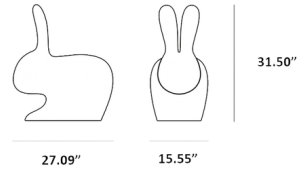

By Qeeboo

Description

The Rabbit Chair has immediately become a pop icon, a symbol of love and fertility, which brings good luck and good wishes. The silhouette of this chair, where the rabbit's ears become the backrest, adds a playful contemporary edge to your home. Designed in a dual variant, for adults and children, Rabbit is can be used to sit leaning against the ears of the rabbit or on the opposite side, riding it and resting the forearms on his ears. Suitable for both indoor and outdoor environments.

Shown in light blue

Rabbit Baby

Rabbit Adult

Specifications

COLOR	N/A
BODY FINISH	Light Blue
WATTAGE	N/A
DIMMER	N/A
DIMENSIONS	27.09"W x 31.5"H x 15.55"D
BULB	N/A

CLICK TO VIEW PRODUCT

Notes: