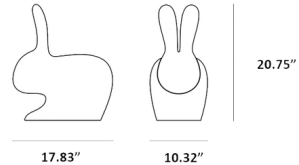

By Qeeboo

Description

The Rabbit Chair has immediately become a pop icon, a symbol of love and fertility, which brings good luck and good wishes. The silhouette of this chair, where the rabbit's ears become the backrest, adds a playful contemporary edge to your home. Designed in a dual variant, for adults and children, Rabbit is can be used to sit leaning against the ears of the rabbit or on the opposite side, riding it and resting the forearms on his ears. Suitable for both indoor and outdoor environments.

Shown in light blue

Rabbit Baby

Rabbit Adult

Specifications

COLOR	N/A
BODY FINISH	Light Blue
WATTAGE	N/A
DIMMER	N/A
DIMENSIONS	27.09"W x 31.5"H x 15.55"D
BULB	N/A

CLICK TO VIEW PRODUCT

Notes: