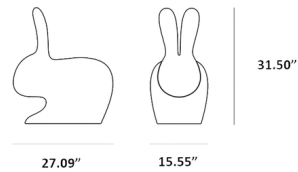

By Qeeboo

Description

The Rabbit Chair has immediately become a pop icon, a symbol of love and fertility, which brings good luck and good wishes. The silhouette of this chair, where the rabbit's ears become the backrest, adds a playful contemporary edge to your home. Designed in a dual variant, for adults and children, Rabbit is can be used to sit leaning against the ears of the rabbit or on the opposite side, riding it and resting the forearms on his ears. Suitable for both indoor and outdoor environments.

Shown in light blue

Rabbit Baby

Rabbit Adult

Specifications

COLOR	N/A
BODY FINISH	Light Blue
WATTAGE	N/A
DIMMER	N/A
DIMENSIONS	27.09"W x 31.5"H x 15.55"D
BULB	N/A

CLICK TO VIEW PRODUCT

Notes: