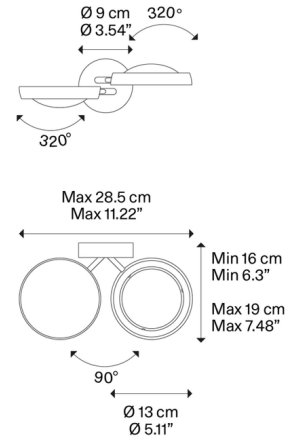

CLICK TO VIEW PRODUCT

Notes: