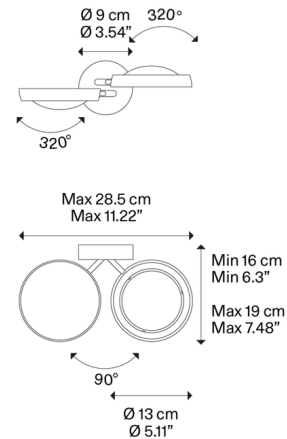

CLICK TO VIEW PRODUCT

Notes: