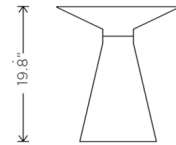

By Nuevo

Description

Iris Side Table is the perfect addition to your home. The unique color combinations allow this piece to fit in virtually any room. Available with a Walnut veneer base and Stainless Steel top.
NOTE: This is a discontinued model and limited to quantity on hand.

Shown in brushed stainless steel / walnut veneer

19.8"

19.8"

Specifications

COLOR	N/A
BODY FINISH	Brushed Stainless Steel / Walnut Veneer
WATTAGE	N/A
DIMMER	N/A
DIMENSIONS	19.8"W x 19.8"H
BULB	N/A
COUNTRY OF ORIGIN	China