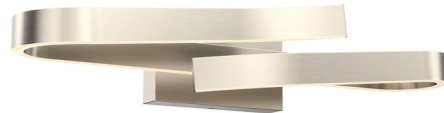

Description

The Borealis Color Select Wall Sconce exhibits a graceful, ribbon form with diffused light shining out of both the upper and lower edges. Whether installed in a bathroom, office, or living room, the piece offers a beautiful sense of style for your space. Color temperature can be adjusted to 2700K, 3000K, 3500K, 4000K, or 5000K using a switch in the backplate. Includes an integrated dimmable driver. NOTE: This is a discontinued model and limited to quantity on hand.

Specifications

COLOR	N/A
BODY FINISH	Satin Nickel
WATTAGE	40W
DIMMER	Low Voltage Electronic
DIMENSIONS	24"W x 4.5"H x 7.5"D
INTEGRATED LED MODULE	1 x LED/40W/120V LED
COUNTRY OF ORIGIN	China

Technical Information

LAMP LIFE	50000 hours
COLOR RENDERING	90 CRI
LAMP COLOR	CCT Select
LUMENS/WATT	35.00
LUMINOUS FLUX	1400 lumens

Shown in satin nickel

CLICK TO VIEW PRODUCT

Notes: