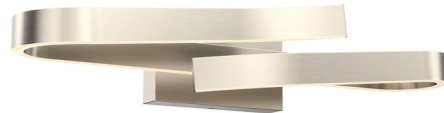

Description

The Borealis Color Select Wall Sconce exhibits a graceful, ribbon form with diffused light shining out of both the upper and lower edges. Whether installed in a bathroom, office, or living room, the piece offers a beautiful sense of style for your space. Color temperature can be adjusted to 2700K, 3000K, 3500K, 4000K, or 5000K using a switch in the backplate. Includes an integrated dimmable driver. NOTE: This is a discontinued model and limited to quantity on hand.

Specifications

COLOR N/A
BODY FINISH Satin Nickel
WATTAGE 40W
DIMMER Low Voltage Electronic
DIMENSIONS 24"W x 4.5"H x 7.5"D
INTEGRATED LED MODULE 1 x LED/40W/120V LED
COUNTRY OF ORIGIN China

Technical Information

LAMP LIFE 50000 hours
COLOR RENDERING 90 CRI
LAMP COLOR CCT Select
LUMENS/WATT 35.00
LUMINOUS FLUX 1400 lumens

Shown in satin nickel

CLICK TO VIEW PRODUCT

Notes: