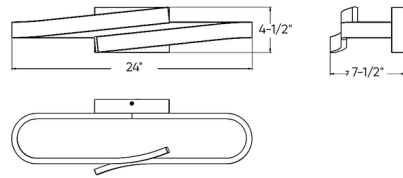

CLICK TO VIEW PRODUCT

Notes: