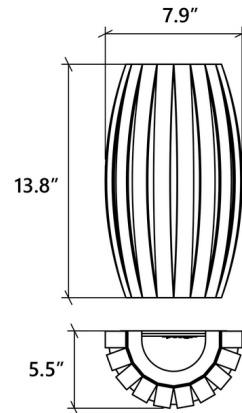

Shown in teak / white acrylic

Specifications

COLOR	White Acrylic
BODY FINISH	Teak
WATTAGE	34W
DIMMER	Standard 120V
DIMENSIONS	7.9"W x 13.8"H x 5.5"D
BULB NOT INCLUDED	2 x A19/Medium (E26)/17W/120V LED
COUNTRY OF ORIGIN	Brazil