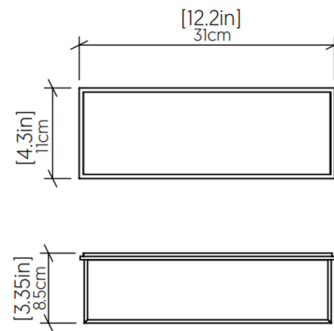

Shown in american walnut / white acrylic

Specifications

COLOR	White Acrylic
BODY FINISH	American Walnut
WATTAGE	17W
DIMMER	Standard 120V
DIMENSIONS	12.2"W x 4.3"H x 3.35"D
BULB NOT INCLUDED	1 x A19/Medium (E26)/17W/120V LED
COUNTRY OF ORIGIN	Brazil