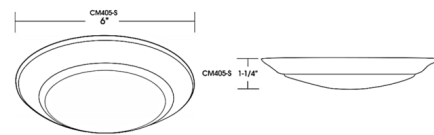

By Jesco Lighting Group

Description

CM405 Ultra Thin Wall / Ceiling Light features a unique, flexible design. Available with a white acrylic lens and a white finish. Integrated 120 volt 4000K color temperature, 90CRI LED light source. Dimmable to 10% with most trailing or leading edge incandescent or low-voltage electronic dimmers. NOTE: This is a discontinued model and limited to quantity on hand.

Shown in white

Specifications

COLOR	N/A
BODY FINISH	White
WATTAGE	12W
DIMMER	Dimmable
DIMENSIONS	6"W x 1.25"H
INTEGRATED LED MODULE	1 x LED/12W/120V LED

Technical Information

LAMP LIFE	50000 hours
COLOR RENDERING	90 CRI
LAMP COLOR	4000K
LUMENS/WATT	50.92
LUMINOUS FLUX	611 lumens