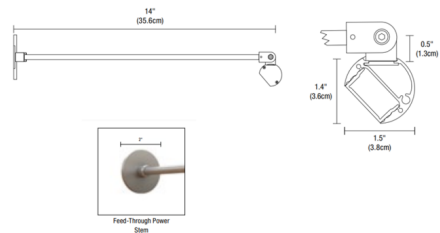

Lightology

lightology.com
866-954-4489
07-11-26

Project: _____
Company: _____
Location: _____ Fixture Type: _____
SPEC #: **EDG1372685**
Approved On: _____ Approved By: _____

Kurve Display Sign with Feed Thru Stem 48 Inch - Overstock

By PureEdge Lighting

Description

Kurve Display Sign Light features a lambertian white diffuser that provides uniform light without hotspots and a special Feed Thru Stem for floating signs. Available in a Satin Aluminum finish in a 48 inch length (49.1 inch actual). Arm extends 14 inches from wall. Hinges on the fixture arm rotates up to 90 degrees (from facing the wall to straight down). A Universal (UNI) power supply that requires a remote installation is sold separately. Universal power supply dimmable with electronic low voltage (ELV), Triac or 0-10V dimmer, sold separately. ETL listed. Major components made and assembled in the USA. Fixture includes a 5 year warranty. Product is built to order. Note: Required power supply and dimmer control sold separately. NOTE: This is a discontinued finish and limited to quantity on hand.

Specifications

COLOR	N/A
BODY FINISH	Satin Aluminum
WATTAGE	30W
DIMMER	Low Voltage Electronic
DIMENSIONS	48"L x 1.5"W x 1.4"H x 14"D
INTEGRATED LED MODULE	1 x LED/30W/24V LED

Technical Information

LAMP LIFE	50000 hours
COLOR RENDERING	95 CRI
LAMP COLOR	3000K
LUMENS/WATT	36.00
LUMINOUS FLUX	1080 lumens

Shown in satin aluminum

CLICK TO VIEW PRODUCT

Notes: