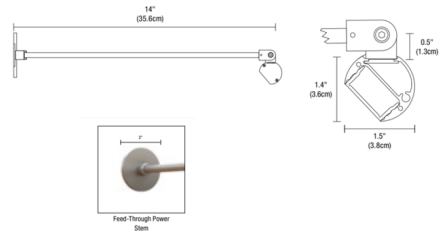

Lightology

lightology.com
866-954-4489
04-25-26

Project: _____
Company: _____
Location: _____ Fixture Type: _____
SPEC #: **EDG1372685**
Approved On: _____ Approved By: _____

Kurve Display Sign with Feed Thru Stem 48 Inch - Overstock

By PureEdge Lighting

Description

Kurve Display Sign Light features a lambertian white diffuser that provides uniform light without hotspots and a special Feed Thru Stem for floating signs. Available in a Satin Aluminum finish in a 48 inch length (49.1 inch actual). Arm extends 14 inches from wall. Hinges on the fixture arm rotates up to 90 degrees (from facing the wall to straight down). A Universal (UNI) power supply that requires a remote installation is sold separately. Universal power supply dimmable with electronic low voltage (ELV), Triac or 0-10V dimmer, sold separately. ETL listed. Major components made and assembled in the USA. Fixture includes a 5 year warranty. Product is built to order. Note: Required power supply and dimmer control sold separately. NOTE: This is a discontinued finish and limited to quantity on hand.

Specifications

COLOR	N/A
BODY FINISH	Satin Aluminum
WATTAGE	30W
DIMMER	Low Voltage Electronic
DIMENSIONS	48"L x 1.5"W x 1.4"H x 14"D
INTEGRATED LED MODULE	1 x LED/30W/24V LED

Technical Information

LAMP LIFE	50000 hours
COLOR RENDERING	95 CRI
LAMP COLOR	3000K
LUMENS/WATT	36.00
LUMINOUS FLUX	1080 lumens

Shown in satin aluminum

CLICK TO VIEW PRODUCT

Notes: