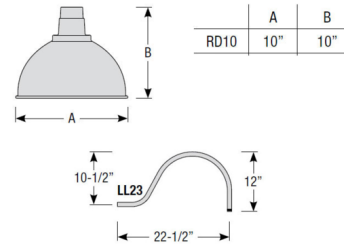

Shown in gloss black

Specifications

COLOR N/A
BODY FINISH Gloss Black
WATTAGE 100W
DIMMER Standard 120V
DIMENSIONS 10"W x 10"H x 23"D
BULB NOT INCLUDED 1 x A19/Medium (E26)/100W/120V Incandescent

CLICK TO VIEW PRODUCT