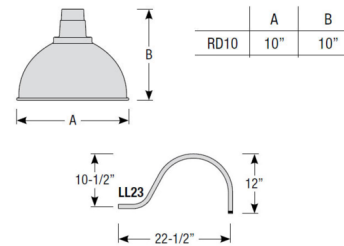

### Specifications

COLOR . . . . . N/A  
 BODY FINISH . . . . . Gloss Black  
 WATTAGE . . . . . 100W  
 DIMMER . . . . . Standard 120V  
 DIMENSIONS . . . . . 10"W x 10"H x 23"D  
 BULB NOT INCLUDED . . . . . 1 x A19/Medium (E26)/100W/120V Incandescent