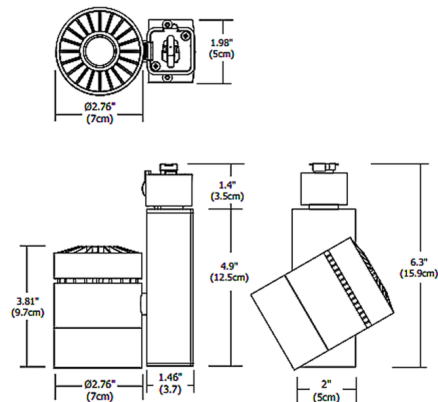

### Specifications

COLOR	N/A
BODY FINISH	Black
WATTAGE	21W
DIMMER	Low Voltage Electronic
DIMENSIONS	6.3"L x 2"W x 3.81"H
INTEGRATED LED MODULE	1 x LED/21W/120V LED