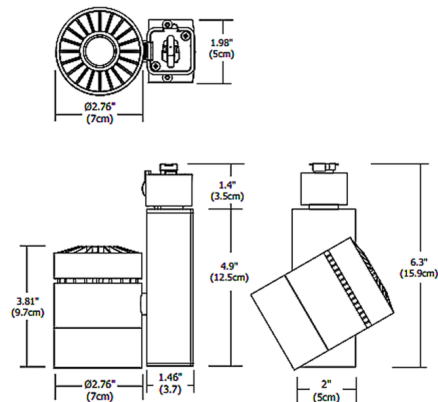

Shown in black