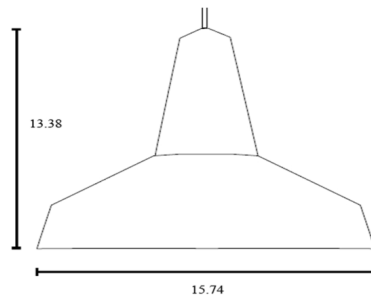

Shown in walnut / white

Specifications

COLOR White
BODY FINISH Walnut
WATTAGE 10W
DIMMER Standard 120V
DIMENSIONS 15.74"W x 13.38"H
BULB NOT INCLUDED 1 x A19/Medium (E26)/10W/120V LED

Technical Information

PRODUCT DIMENSIONS Adjustable Cord Length: 98.43"

CLICK TO VIEW PRODUCT

Notes: