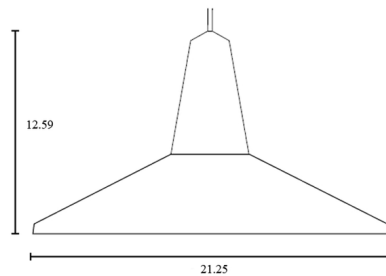

### Specifications

COLOR . . . . . Sky Blue  
BODY FINISH . . . . . Oak  
WATTAGE . . . . . 10W  
DIMMER . . . . . Standard 120V  
DIMENSIONS . . . . . 21.25"W x 12.59"H  
BULB NOT INCLUDED . . . . . 1 x A19/Medium (E26)/10W/120V LED

### Technical Information

PRODUCT DIMENSIONS . . . . . Adjustable Cord Length: 98.43"

CLICK TO VIEW PRODUCT

Notes: