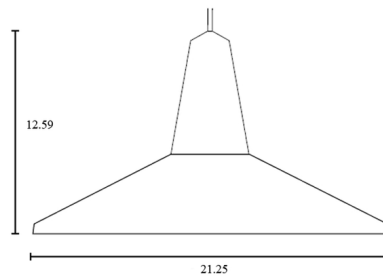

Shown in walnut / white

Specifications

COLOR White
BODY FINISH Walnut
WATTAGE 10W
DIMMER Standard 120V
DIMENSIONS 21.25"W x 12.59"H
BULB NOT INCLUDED 1 x A19/Medium (E26)/10W/120V LED

Technical Information

PRODUCT DIMENSIONS Adjustable Cord Length: 98.43"

CLICK TO VIEW PRODUCT

Notes: