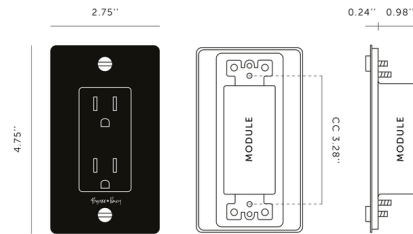

By Buster + Punch

Description

The Buster + Punch Complete Metal Duplex Outlet is a stylish and functional 1-Gang electrical outlet that features a flat plate made from solid metal. This Complete Duplex Outlet includes one duplex outlet, one 1-gang wall plate, and a detail kit. This 1-Gang Duplex Outlet is a 15 Amp, 125V AC, 60 Hz outlet. Note: The outlet has a .16 shadow gap when installed. This is a discontinued model and limited to quantity on hand. Learn more about Buster + Punch Electricity Collection [here](#).

Shown in steel

Specifications

COLOR	N/A
BODY FINISH	Steel
WATTAGE	N/A
DIMMER	N/A
DIMENSIONS	2.75"W x 4.75"H x 0.24"D
BULB	N/A

CLICK TO VIEW PRODUCT

Notes: