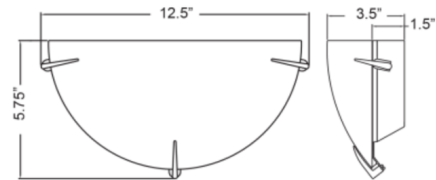

Description

Zenon Wall Light features an Opal glass diffuser with a Brushed Steel finish.

Shown in brushed steel / opal

Specifications

COLOR	Opal
BODY FINISH	Brushed Steel
WATTAGE	10W
DIMMER	Standard 120V
DIMENSIONS	12.8\"W x 5.6\"H x 3.3\"D
BULB INCLUDED	1 x A19/Medium (E26)/10W/120V LED
COUNTRY OF ORIGIN	China