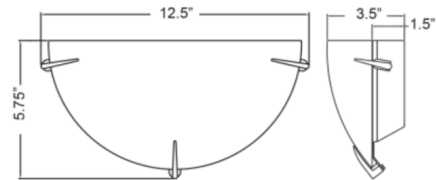

Description

Zenon Wall Light features an Opal glass diffuser with a Brushed Steel finish.

Shown in brushed steel / opal

Specifications

COLOR Opal
BODY FINISH Brushed Steel
WATTAGE 10W
DIMMER Standard 120V
DIMENSIONS 12.8\"W x 5.6\"H x 3.3\"D
BULB INCLUDED 1 x A19/Medium (E26)/10W/120V LED
COUNTRY OF ORIGIN China