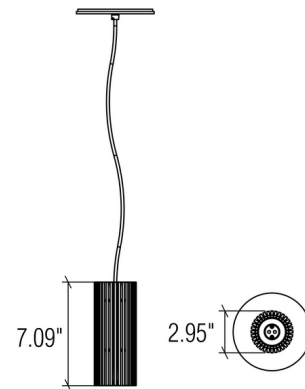

Shown in blonde freijo