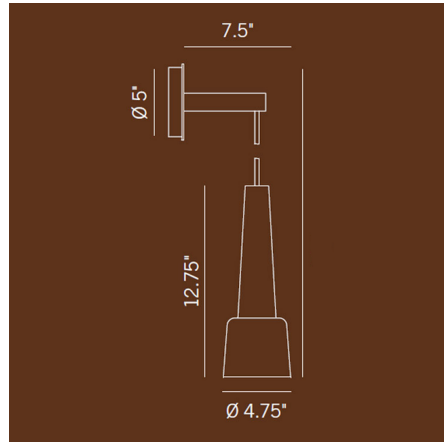

Lightology

lightology.com
866-954-4489
04-25-26

Project: _____

Company: _____

Location: _____ Fixture Type: _____

SPEC #: **KLM1372718**

Approved On: _____ Approved By: _____

Keule WL Wall Sconce - Open Box By Kalmar

Description

The Keule Wall Sconce is a clean simple piece that brings pure elegance to your space. The shade tapers into a squared bell shape. Available with Satin Opal glass with a Black Bronze lacquered details and finish and Black textile cord. Maximum suspension height: 35 inch

Shown in black bronze / satin opal

Specifications

COLOR Satin Opal
BODY FINISH Black Bronze
WATTAGE 40W
DIMMER Standard 120V
DIMENSIONS 4.75"W x 12.8"H x 7.5"D
BULB NOT INCLUDED 1 x JCD/G9/40W/120V Halogen