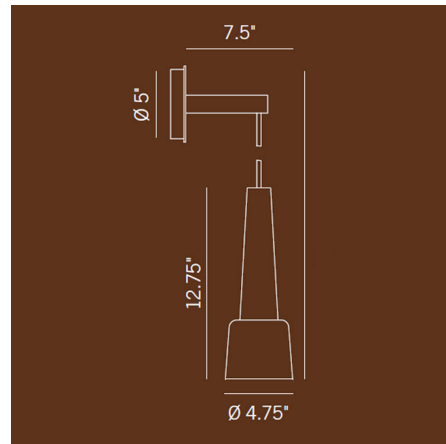

Lightology

lightology.com
866-954-4489
06-30-26

Project: _____

Company: _____

Location: _____ Fixture Type: _____

SPEC #: **KLM1372718**

Approved On: _____ Approved By: _____

Keule WL Wall Sconce - Open Box By Kalmar

Description

The Keule Wall Sconce is a clean simple piece that brings pure elegance to your space. The shade tapers into a squared bell shape. Available with Satin Opal glass with a Black Bronze lacquered details and finish and Black textile cord. Maximum suspension height: 35 inch

Shown in black bronze / satin opal

Specifications

COLOR Satin Opal
BODY FINISH Black Bronze
WATTAGE 40W
DIMMER Standard 120V
DIMENSIONS 4.75"W x 12.8"H x 7.5"D
BULB NOT INCLUDED 1 x JCD/G9/40W/120V Halogen