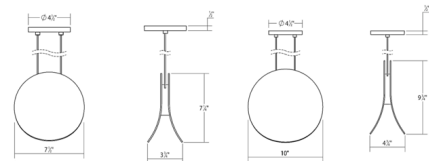

By SONNEMAN

Description

The Malibu Discs Pendant features flared aluminum opposing discs forming a sculptural pendant. Intended to be hung individually or clustered in an arrangement of multiple sizes. Dimmable with a Triac or electronic low voltage (ELV) dimmer, sold separately.

Shown in satin black

Specifications

COLOR N/A
BODY FINISH Satin Black
WATTAGE 16W
DIMMER Low Voltage Electronic
DIMENSIONS 7.5"W x 7.25"H x 3.75"D
INTEGRATED LED MODULE 1 x LED/16W/120V LED

Technical Information

PRODUCT DIMENSIONS Cord Length: 72" Adjustable
COLOR RENDERING 90 CRI
LAMP COLOR 3000K
LUMENS/WATT 93.75
LUMINOUS FLUX 1500 lumens

CLICK TO VIEW PRODUCT

Notes: