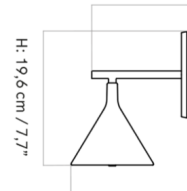

Specifications

COLOR	N/A
BODY FINISH	Black / Brass
WATTAGE	5W
DIMMER	Included
DIMENSIONS	4.92"W x 7.7"H x 7.09"D
INTEGRATED LED MODULE	1 x LED/5W/120V LED
COUNTRY OF ORIGIN	China

Technical Information

COLOR RENDERING	80 CRI
LAMP COLOR	2700K
LUMENS/WATT	36.20
LUMINOUS FLUX	181 lumens

Shown in black / brass

Ø: 12,5 cm / 4,92"

Ø: 12 cm / 4,7"

D: 14,9 cm / 5,9"

H: 19,6 cm / 7,7"

D: 18 cm / 7,09"

CLICK TO VIEW PRODUCT

Notes: