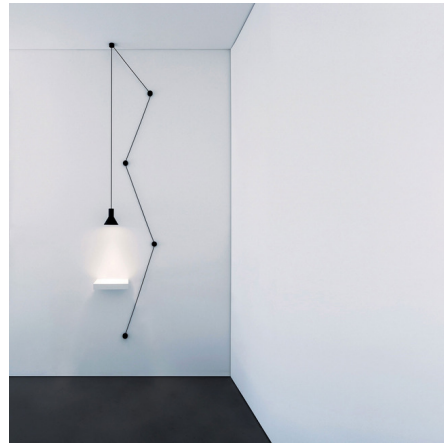

### Description

The Neuro Pendant is a revival of the old electrical wiring. A plug, a cable, some isolators, a socket and an LED. Includes power supply with plug and 5 clamps. Matte Black with black cord and Matte White with white cord. On/off switch on cord. Wall/ceiling rose (for Matte White only) sold separately. NOTE: This is a discontinued model and limited to quantity on hand.