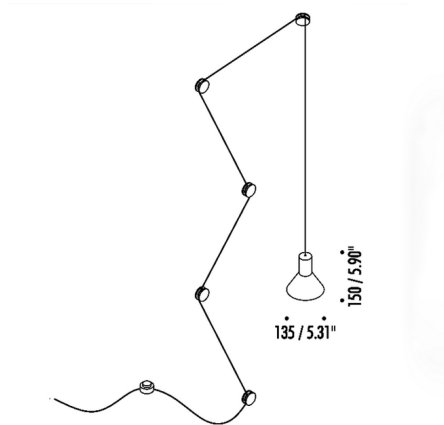

### Description

The Neuro Pendant is a revival of the old electrical wiring. A plug, a cable, some isolators, a socket and an LED. Includes power supply with plug and 5 clamps. Matte Black with black cord and Matte White with white cord. On/off switch on cord. Wall/ceiling rose (for Matte White only) sold separately. NOTE: This is a discontinued model and limited to quantity on hand.

### Specifications

COLOR	N/A
BODY FINISH	Matte Black
WATTAGE	10W
DIMMER	N/A
DIMENSIONS	5.31\"W x 5.9\"H
BULB NOT INCLUDED	1 x PARI6/GU10/10W/120V LED
COUNTRY OF ORIGIN	Italy

CLICK TO VIEW PRODUCT

Notes: