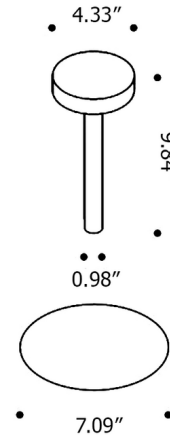

### Specifications

COLOR	Matte White
BODY FINISH	Clear
WATTAGE	2W
DIMMER	N/A
DIMENSIONS	4.33"W x 9.84"H
INTEGRATED LED MODULE	1 x LED/2W/120V LED
COUNTRY OF ORIGIN	Italy