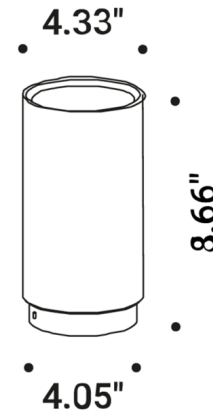

CLICK TO VIEW PRODUCT

Notes: