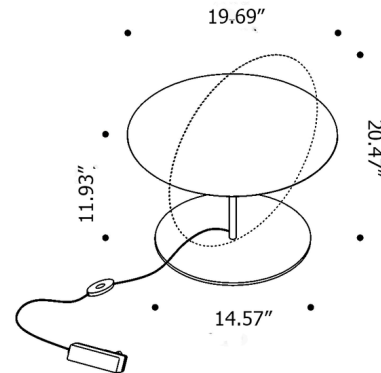

Lightology

lightology.com
866-954-4489
04-22-26

Project: _____
Company: _____
Location: _____ Fixture Type: _____
SPEC #: **GPI1372754**
Approved On: _____ Approved By: _____

Calvino Table Lamp By Davide Groppi

Description

The Calvino Table Lamp balances light and shadow to create striking lighting effects. The circular mirror plate shade with blue back side can be rotated and tilted to direct the LED light source and highlight the lamp's silhouette. The brass stem adds a touch of warmth to the contemporary design. Includes independent driver. Dimmer switch located on cord. NOTE: This is a discontinued model and limited to quantity on hand.

Shown in brass / black

Specifications

COLOR Black
BODY FINISH Brass
WATTAGE 18W
DIMMER Included
DIMENSIONS 19.68"W x 20.47"H
INTEGRATED LED MODULE 1 x LED/18W/120V LED
COUNTRY OF ORIGIN Italy

Technical Information