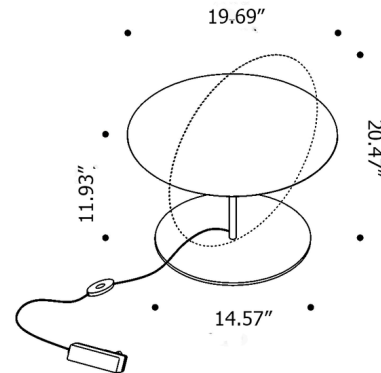

### Description

The Calvino Table Lamp balances light and shadow to create striking lighting effects. The circular mirror plate shade with blue back side can be rotated and tilted to direct the LED light source and highlight the lamp's silhouette. The brass stem adds a touch of warmth to the contemporary design. Includes independent driver. Dimmer switch located on cord. NOTE: This is a discontinued model and limited to quantity on hand.

### Specifications

COLOR	Black
BODY FINISH	Brass
WATTAGE	18W
DIMMER	Included
DIMENSIONS	19.68"W x 20.47"H
INTEGRATED LED MODULE	1 x LED/18W/120V LED
COUNTRY OF ORIGIN	Italy