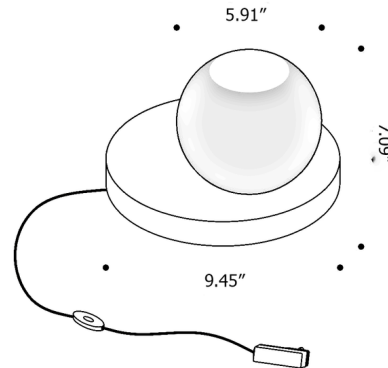

### Description

The Pigreco Table Lamp offers an abstract, modern aesthetic consisting of two simple geometric forms, the circle and the sphere. The frosted glass globe can be rotated atop the wooden base to aim light in different directions. Dimmer switch located on cord. NOTE: This is a discontinued model and limited to quantity on hand.

### Specifications

COLOR . . . . . Frosted  
BODY FINISH . . . . . Light Wood  
WATTAGE . . . . . 6.5W  
DIMMER . . . . . Included  
DIMENSIONS . . . . . 9.45"W x 7.09"H  
INTEGRATED LED MODULE . . . . . 1 x LED/6.5W/120V LED  
COUNTRY OF ORIGIN . . . . . Italy