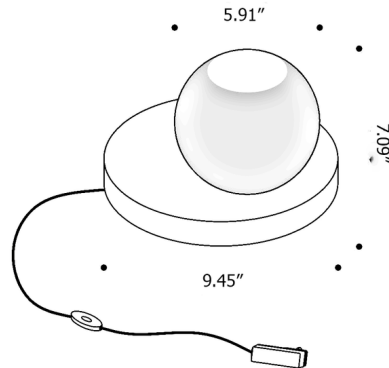

CLICK TO VIEW PRODUCT

Notes: