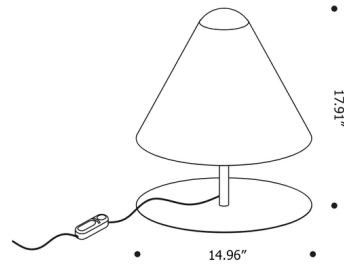

Description

The Aba Table Lamp features a conical aluminum shade set atop a sleek metal stem and round base. Rather than being totally shielded by the shade, the bulb peeks out through the top of the shade to direct light upwards. Dimmer switch located on cord. NOTE: This is a discontinued model and limited to quantity on hand.

Shown in matte white

Specifications

COLOR	N/A
BODY FINISH	Matte White
WATTAGE	10W
DIMMER	Included
DIMENSIONS	14.96\"W x 17.91\"H
BULB NOT INCLUDED	1 x G40/Medium (E26)/10W/120V LED
COUNTRY OF ORIGIN	Italy