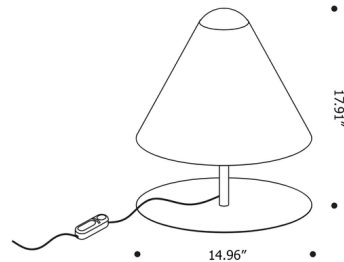

Description

The Aba Table Lamp features a conical aluminum shade set atop a sleek metal stem and round base. Rather than being totally shielded by the shade, the bulb peeks out through the top of the shade to direct light upwards. Dimmer switch located on cord. NOTE: This is a discontinued model and limited to quantity on hand.

Shown in matte white

Specifications

COLOR	N/A
BODY FINISH	Matte White
WATTAGE	10W
DIMMER	Included
DIMENSIONS	14.96\"W x 17.91\"H
BULB NOT INCLUDED	1 x G40/Medium (E26)/10W/120V LED
COUNTRY OF ORIGIN	Italy