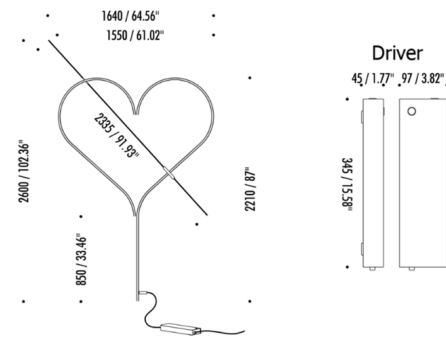

CLICK TO VIEW PRODUCT

Notes: