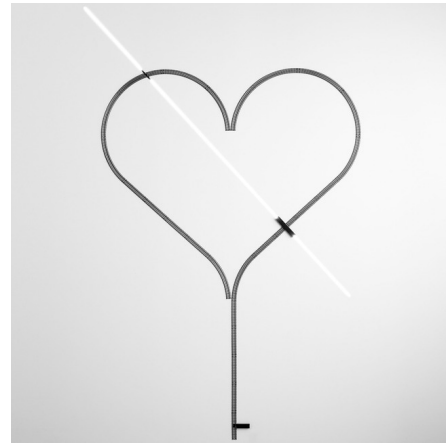

Lightology

lightology.com
866-954-4489
07-06-26

Project: _____

Company: _____

Location: _____ Fixture Type: _____

SPEC #: **GPI1372760**

Approved On: _____ Approved By: _____

Rail Plug-In Wall Light

By Davide Groppi

Description

Blurring the line between an art installation and a light fixture, the Rail Wall Light combines form and function with its unique design. Electric train tracks in the shape of a heart supply power to a diagonal LED strip. Includes independent power supply kit with plug input. Dimmer and driver located on cord. NOTE: This is a discontinued model and limited to quantity on hand.

Specifications

COLOR . . . . . N/A
BODY FINISH . . . . . Black
WATTAGE 22W
DIMMER . . . . . Included
DIMENSIONS . . . . . 64.56"W x 102.36"H
INTEGRATED LED MODULE . . . . . 1 x LED/22W/120V LED
COUNTRY OF ORIGIN . . . . . Italy

Technical Information

COLOR RENDERING . . . . . 90 CRI
LAMP COLOR 3000K
LUMENS/WATT 90.91
LUMINOUS FLUX . . . . . 2000 lumens

Shown in black