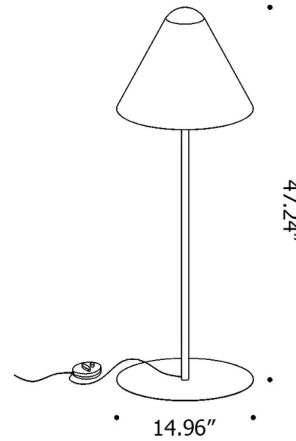

Lightology

lightology.com
866-954-4489
04-22-26

Project: _____

Company: _____

Location: _____ Fixture Type: _____

SPEC #: **GPI1372761**

Approved On: _____ Approved By: _____

Aba Floor Lamp By Davide Groppi

Description

The Aba Floor Lamp features a conical aluminum shade set atop a sleek metal stem and round base. Rather than being totally shielded by the shade, the bulb peeks out through the top of the shade to direct light upwards. Dimmer switch located on cord. NOTE: This is a discontinued model and limited to quantity on hand.

Shown in matte white

Specifications

COLOR	N/A
BODY FINISH	Matte White
WATTAGE	10W
DIMMER	Included
DIMENSIONS	14.96"W x 47.24"H
BULB NOT INCLUDED	1 x G40/Medium (E26)/10W/120V LED
COUNTRY OF ORIGIN	Italy