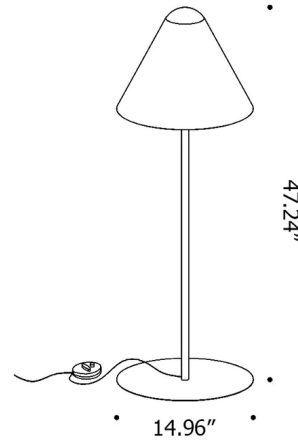

Lightology

lightology.com
866-954-4489
06-30-26

Project: _____

Company: _____

Location: _____ Fixture Type: _____

SPEC #: **GPI1372761**

Approved On: _____ Approved By: _____

Aba Floor Lamp By Davide Groppi

Description

The Aba Floor Lamp features a conical aluminum shade set atop a sleek metal stem and round base. Rather than being totally shielded by the shade, the bulb peeks out through the top of the shade to direct light upwards. Dimmer switch located on cord. NOTE: This is a discontinued model and limited to quantity on hand.

Shown in matte white

Specifications

COLOR	N/A
BODY FINISH	Matte White
WATTAGE	10W
DIMMER	Included
DIMENSIONS	14.96"W x 47.24"H
BULB NOT INCLUDED	1 x G40/Medium (E26)/10W/120V LED
COUNTRY OF ORIGIN	Italy