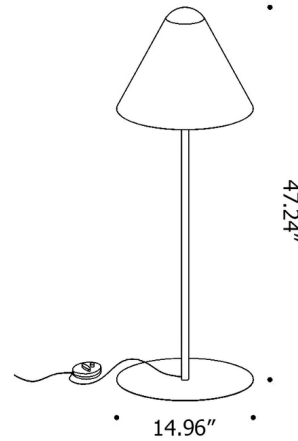

### Description

The Aba Floor Lamp features a conical aluminum shade set atop a sleek metal stem and round base. Rather than being totally shielded by the shade, the bulb peeks out through the top of the shade to direct light upwards. Dimmer switch located on cord. NOTE: This is a discontinued model and limited to quantity on hand.

### Specifications

COLOR	N/A
BODY FINISH	Matte White
WATTAGE	10W
DIMMER	Included
DIMENSIONS	14.96"W x 47.24"H
BULB NOT INCLUDED	1 x G40/Medium (E26)/10W/120V LED
COUNTRY OF ORIGIN	Italy

CLICK TO VIEW PRODUCT