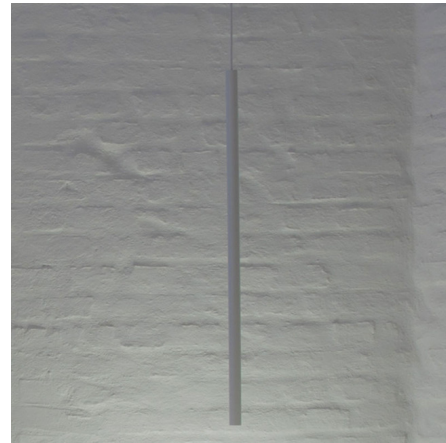

Lightology

lightology.com
866-954-4489
06-04-26

Project: _____

Company: _____

Location: _____ Fixture Type: _____

SPEC #: **GPI1372763**

Approved On: _____ Approved By: _____

Miss Pendant

By Davide Groppi

Description

The Miss Pendant features a minimalist design for a sleek, contemporary expression. The ultra slim metal pendant houses an integrated LED light source that directs light downwards. Place a row of these pendants above a dining table or kitchen island to elegantly illuminate your space. Driver options include non-dimmable or 0-10V dimmable. The Matte Black and Matte White pendants include a white cord and canopy, and the Brushed Brass and Total Black pendants include a black cord and canopy. NOTE: This is a discontinued model and limited to quantity on hand.

Shown in matte white / matte white

Specifications

COLOR Matte White
BODY FINISH Matte White
WATTAGE 5.6W
DIMMER 0-10V
DIMENSIONS 0.98"W x 29.53"H
INTEGRATED LED MODULE 1 x LED/5.6W/120V LED
COUNTRY OF ORIGIN Italy