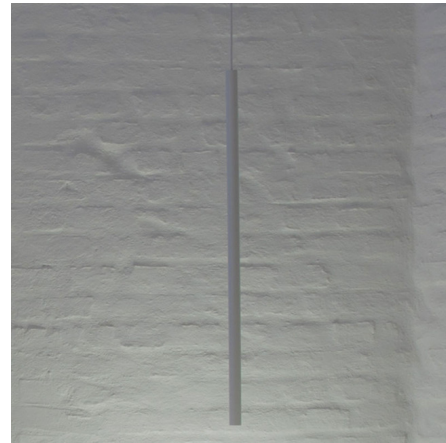

## Miss Pendant

By Davide Groppi

### Description

The Miss Pendant features a minimalist design for a sleek, contemporary expression. The ultra slim metal pendant houses an integrated LED light source that directs light downwards. Place a row of these pendants above a dining table or kitchen island to elegantly illuminate your space. Driver options include non-dimmable or 0-10V dimmable. The Matte Black and Matte White pendants include a white cord and canopy, and the Brushed Brass and Total Black pendants include a black cord and canopy. NOTE: This is a discontinued model and limited to quantity on hand.

Shown in matte white / matte white

### Specifications

COLOR . . . . . Matte White  
BODY FINISH . . . . . Matte White  
WATTAGE . . . . . 5.6W  
DIMMER . . . . . 0-10V  
DIMENSIONS . . . . . 0.98"W x 29.53"H  
INTEGRATED LED MODULE . . . . . 1 x LED/5.6W/120V LED  
COUNTRY OF ORIGIN . . . . . Italy