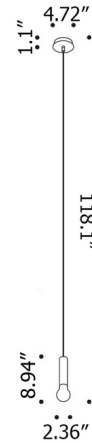

# Lightology

lightology.com  
866-954-4489  
04-16-26

Project: \_\_\_\_\_  
Company: \_\_\_\_\_  
Location: \_\_\_\_\_ Fixture Type: \_\_\_\_\_  
SPEC #: **GPI1372772**  
Approved On: \_\_\_\_\_ Approved By: \_\_\_\_\_

### Description

The LED Is More Pendant consists of a sleek, cylindrical body housing an integrated LED light source behind a light bulb shaped diffuser. LED Is More's minimal design is a refined take on classic, exposed bulb pendants that will complement any interior. NOTE: This is a discontinued model and limited to quantity on hand.

### Specifications

COLOR	Frosted
BODY FINISH	White
WATTAGE	5.6W
DIMMER	Not Dimmable
DIMENSIONS	2.36"W x 8.94"H
INTEGRATED LED MODULE	1 x LED/5.6W/120V LED
COUNTRY OF ORIGIN	Italy

### Technical Information

COLOR RENDERING	90 CRI
LAMP COLOR	3000K
LUMENS/WATT	63.21
LUMINOUS FLUX	354 lumens

CLICK TO VIEW PRODUCT

Notes: