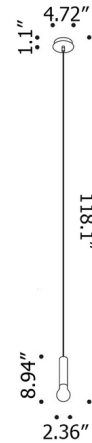

# Lightology

lightology.com  
866-954-4489  
06-04-26

Project: \_\_\_\_\_

Company: \_\_\_\_\_

Location: \_\_\_\_\_ Fixture Type: \_\_\_\_\_

SPEC #: **GPI1372772**

Approved On: \_\_\_\_\_ Approved By: \_\_\_\_\_

### Description

The LED Is More Pendant consists of a sleek, cylindrical body housing an integrated LED light source behind a light bulb shaped diffuser. LED Is More's minimal design is a refined take on classic, exposed bulb pendants that will complement any interior. NOTE: This is a discontinued model and limited to quantity on hand.

### Specifications

COLOR	Frosted
BODY FINISH	White
WATTAGE	5.6W
DIMMER	Not Dimmable
DIMENSIONS	2.36"W x 8.94"H
INTEGRATED LED MODULE	1 x LED/5.6W/120V LED
COUNTRY OF ORIGIN	Italy

### Technical Information

COLOR RENDERING	90 CRI
LAMP COLOR	3000K
LUMENS/WATT	63.21
LUMINOUS FLUX	354 lumens

CLICK TO VIEW PRODUCT

Notes: