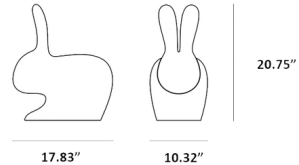

By Qeeboo

Description

The Rabbit Chair has immediately become a pop icon, a symbol of love and fertility, which brings good luck and good wishes. The silhouette of this chair, where the rabbit's ears become the backrest, adds a playful contemporary edge to your home. Designed in a dual variant, for adults and children, Rabbit is can be used to sit leaning against the ears of the rabbit or on the opposite side, riding it and resting the forearms on his ears. Suitable for both indoor and outdoor environments.

Shown in red

Rabbit Baby

Rabbit Adult

Specifications

| | |
|-------------|-----------------------------|
| COLOR | N/A |
| BODY FINISH | Red |
| WATTAGE | N/A |
| DIMMER | N/A |
| DIMENSIONS | 17.72"W x 20.75"H x 10.24"D |
| BULB | N/A |