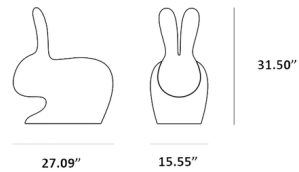

By Qeeboo

Description

The Rabbit Chair has immediately become a pop icon, a symbol of love and fertility, which brings good luck and good wishes. The silhouette of this chair, where the rabbit's ears become the backrest, adds a playful contemporary edge to your home. Designed in a dual variant, for adults and children, Rabbit is can be used to sit leaning against the ears of the rabbit or on the opposite side, riding it and resting the forearms on his ears. Suitable for both indoor and outdoor environments.

Shown in red

Rabbit Baby

Rabbit Adult

Specifications

| | |
|-------------|-----------------------------|
| COLOR | N/A |
| BODY FINISH | Red |
| WATTAGE | N/A |
| DIMMER | N/A |
| DIMENSIONS | 17.72"W x 20.75"H x 10.24"D |
| BULB | N/A |