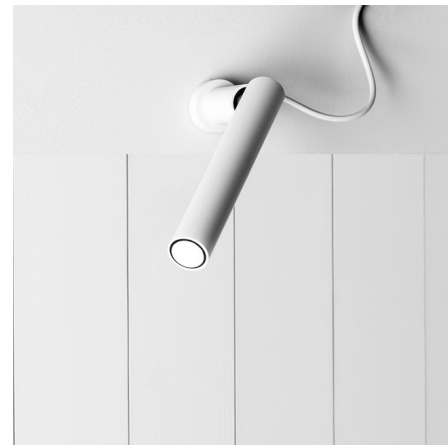

Lightology

lightology.com
866-954-4489
04-22-26

Project: _____
Company: _____
Location: _____ Fixture Type: _____
SPEC #: **GPI1372782**
Approved On: _____ Approved By: _____

Mira Magnetic Adjustable Wall Sconce

By Davide Groppi

Description

The Mira Magnetic Adjustable Wall Sconce is pure form with a simple container for the light source. Light is incorporated into the space, becoming an architectural element. Mira Magnetic includes a magnet which will allow fixture to be mounted to any ferromagnetic metal, and a remote non-dimmable LED driver which must be placed in a remote accessible location. Optional power supply kit with cord and plug sold separately.

Specifications

COLOR	N/A
BODY FINISH	Matte White
WATTAGE	5.6W
DIMMER	Not Dimmable
DIMENSIONS	3.07"W x 6.73"H x 3.07"D
INTEGRATED LED MODULE	1 x LED/5.6W/120V LED
COUNTRY OF ORIGIN	Italy

Technical Information

COLOR RENDERING	90 CRI
LAMP COLOR	2700K
LUMENS/WATT	62.86
LUMINOUS FLUX	352 lumens

Shown in matte white