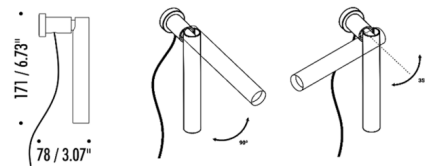

CLICK TO VIEW PRODUCT

Notes: