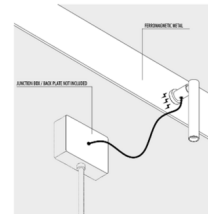

CLICK TO VIEW PRODUCT

Notes: