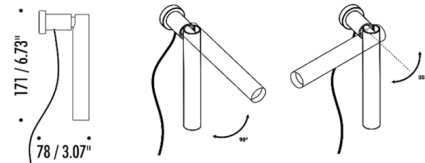

CLICK TO VIEW PRODUCT

Notes: