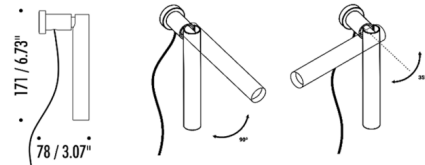

CLICK TO VIEW PRODUCT

Notes: