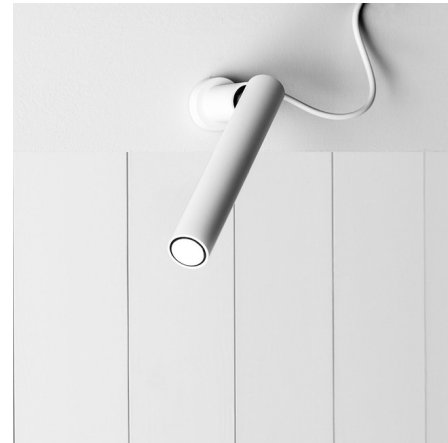

Lightology

lightology.com
866-954-4489
06-29-26

Project: _____

Company: _____

Location: _____ Fixture Type: _____

SPEC #: **GPI1372782**

Approved On: _____ Approved By: _____

Mira Magnetic Adjustable Wall Sconce

By Davide Groppi

Description

The Mira Magnetic Adjustable Wall Sconce is pure form with a simple container for the light source. Light is incorporated into the space, becoming an architectural element. Mira Magnetic includes a magnet which will allow fixture to be mounted to any ferromagnetic metal, and a remote non-dimmable LED driver which must be placed in a remote accessible location. Optional power supply kit with cord and plug sold separately.

Specifications

COLOR . . . . . N/A
BODY FINISH . . . . . Matte White
WATTAGE 5.6W
DIMMER . . . . . Not Dimmable
DIMENSIONS . . . . . 3.07"W x 6.73"H x 3.07"D
INTEGRATED LED MODULE . . . . . 1 x LED/5.6W/120V LED
COUNTRY OF ORIGIN . . . . . Italy

Technical Information

COLOR RENDERING . . . . . 90 CRI
LAMP COLOR 2700K
LUMENS/WATT 62.86
LUMINOUS FLUX . . . . . 352 lumens

Shown in matte white