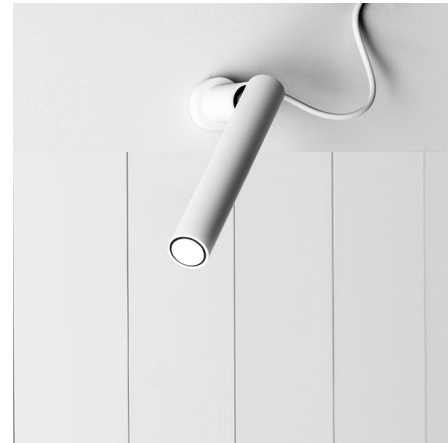

Lightology

lightology.com
866-954-4489
04-22-26

Project: _____
Company: _____
Location: _____ Fixture Type: _____
SPEC #: **GPI1372782**
Approved On: _____ Approved By: _____

Mira Magnetic Adjustable Wall Sconce

By Davide Groppi

Description

The Mira Magnetic Adjustable Wall Sconce is pure form with a simple container for the light source. Light is incorporated into the space, becoming an architectural element. Mira Magnetic includes a magnet which will allow fixture to be mounted to any ferromagnetic metal, and a remote non-dimmable LED driver which must be placed in a remote accessible location. Optional power supply kit with cord and plug sold separately.

Specifications

COLOR	N/A
BODY FINISH	Matte White
WATTAGE	5.6W
DIMMER	Not Dimmable
DIMENSIONS	3.07"W x 6.73"H x 3.07"D
INTEGRATED LED MODULE	1 x LED/5.6W/120V LED
COUNTRY OF ORIGIN	Italy

Technical Information

COLOR RENDERING	90 CRI
LAMP COLOR	2700K
LUMENS/WATT	62.86
LUMINOUS FLUX	352 lumens

Shown in matte white