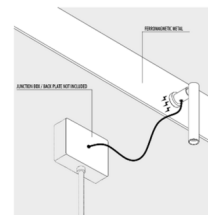

CLICK TO VIEW PRODUCT

Notes: