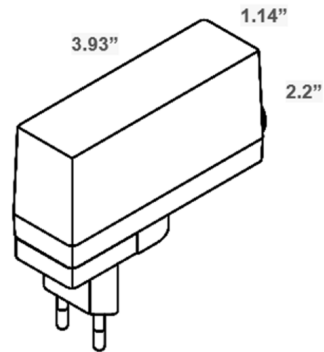

By Davide Groppi

Description

The Mira Power Supply Kit with Plug is designed for use with Davide Groppi's Mira Magnetic Adjustable Wall Sconce. Allows for cord and plug installation. Input: 100-240V 50/60Hz, Output: 350mA DC 15 Watt. On/off switch on cord. NOTE: This is a discontinued model and limited to quantity on hand.

Specifications

COLOR	N/A
BODY FINISH	White
WATTAGE	15W
DIMMER	N/A
DIMENSIONS	3.93"W x 2.2"H x 1.14"D
BULB NOT INCLUDED	1 x LED/15W/120V LED
COUNTRY OF ORIGIN	Italy

Shown in white

CLICK TO VIEW PRODUCT

Notes: