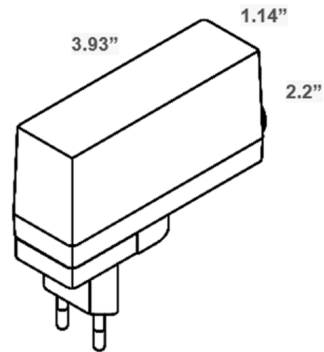

By Davide Groppi

Description

The Mira Power Supply Kit with Plug is designed for use with Davide Groppi's Mira Magnetic Adjustable Wall Sconce. Allows for cord and plug installation. Input: 100-240V 50/60Hz, Output: 350mA DC 15 Watt. On/off switch on cord. Note: Includes both a European and US conversion kit (image shown with European prongs) and a 5 foot cord. NOTE: This is a discontinued model and limited to quantity on hand.

Shown in white

Specifications

COLOR	N/A
BODY FINISH	White
WATTAGE	15W
DIMMER	N/A
DIMENSIONS	3.93"W x 2.2"H x 1.14"D
BULB NOT INCLUDED	1 x LED/15W/120V LED
COUNTRY OF ORIGIN	Italy

CLICK TO VIEW PRODUCT

Notes: