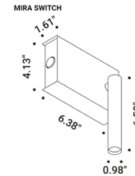

CLICK TO VIEW PRODUCT

Notes: